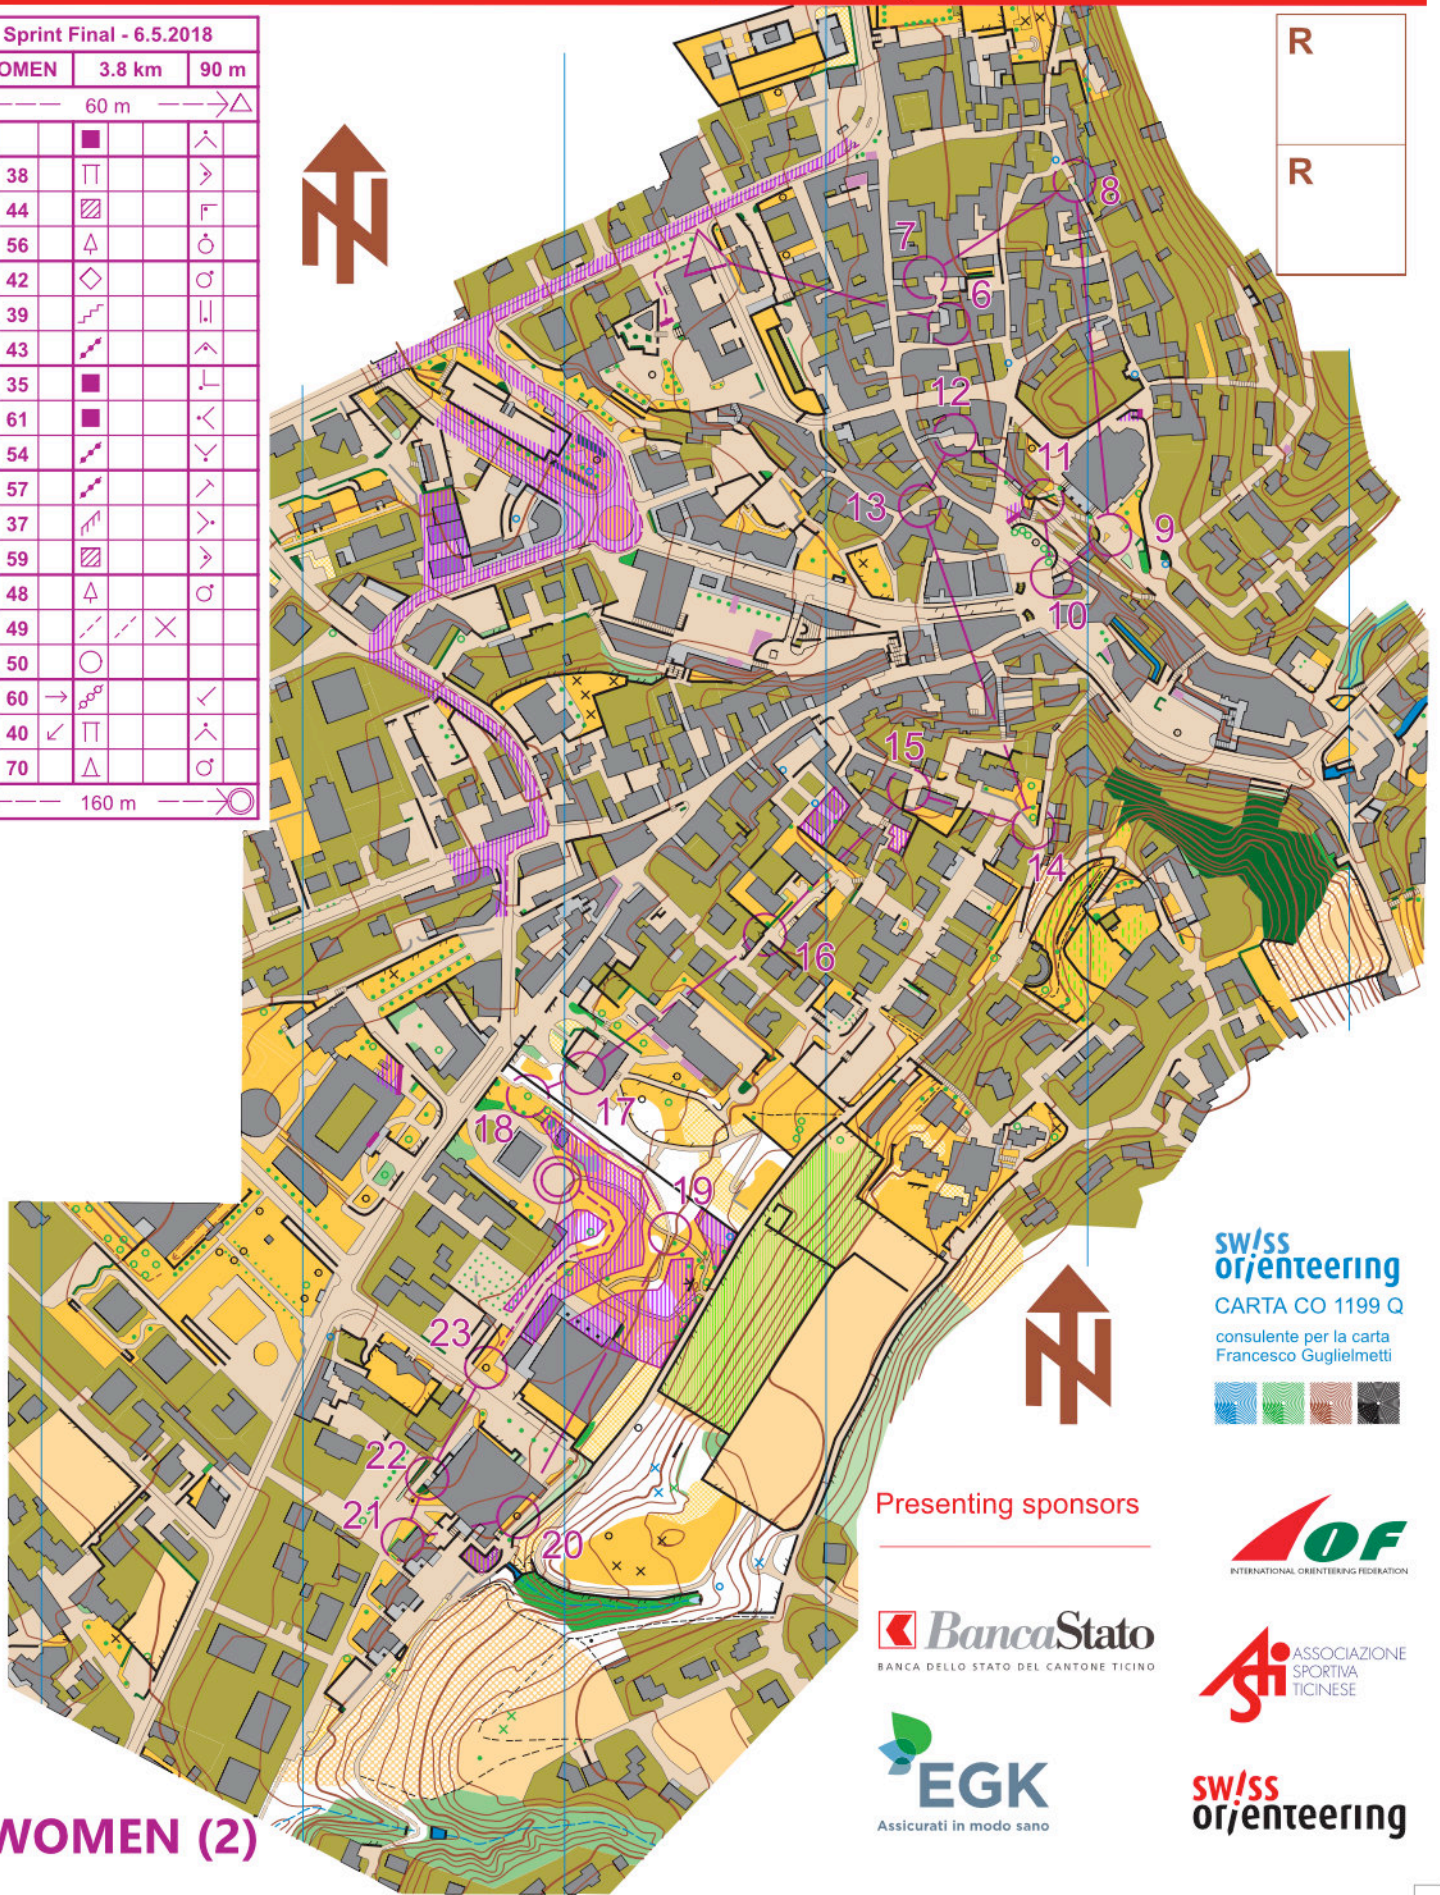

Sprint Final - 6.5.2018				
WOMEN	3.8 km	90 m		
--- 30 m --->△				
▽		↗		▽
1	31	→ △		○
2	58	▨		←
3	47	◇		♂
4	36	↗		↖
5	32		⊗	⊙
○ --- 30 m --->△				

sw/ss
orienteering
 CARTA CO 1199 Q
 consulente per la carta
 Francesco Guglielmetti

Presenting sponsors

WOMEN (1)

Sprint Final - 6.5.2018			
WOMEN	3.8 km	90 m	
--- 60 m --->△			
▽	■	△	△
6 38	Π		>
7 44	▨		F
8 56	△		○
9 42	◇		♂
10 39	▧		
11 43	▩		^
12 35	■		L
13 61	■		<
14 54	▧		v
15 57	▧		^
16 37	▧		>
17 59	▨		>
18 48	△		♂
19 49	▧	×	
20 50	○		
21 60	→	♂	✓
22 40	▧	Π	^
23 70	△		♂

○ --- 160 m --- ○

R
R

sw/ss
orienteering
 CARTA CO 1199 Q
 consulente per la carta
 Francesco Guglielmetti

Presenting sponsors

WOMEN (2)