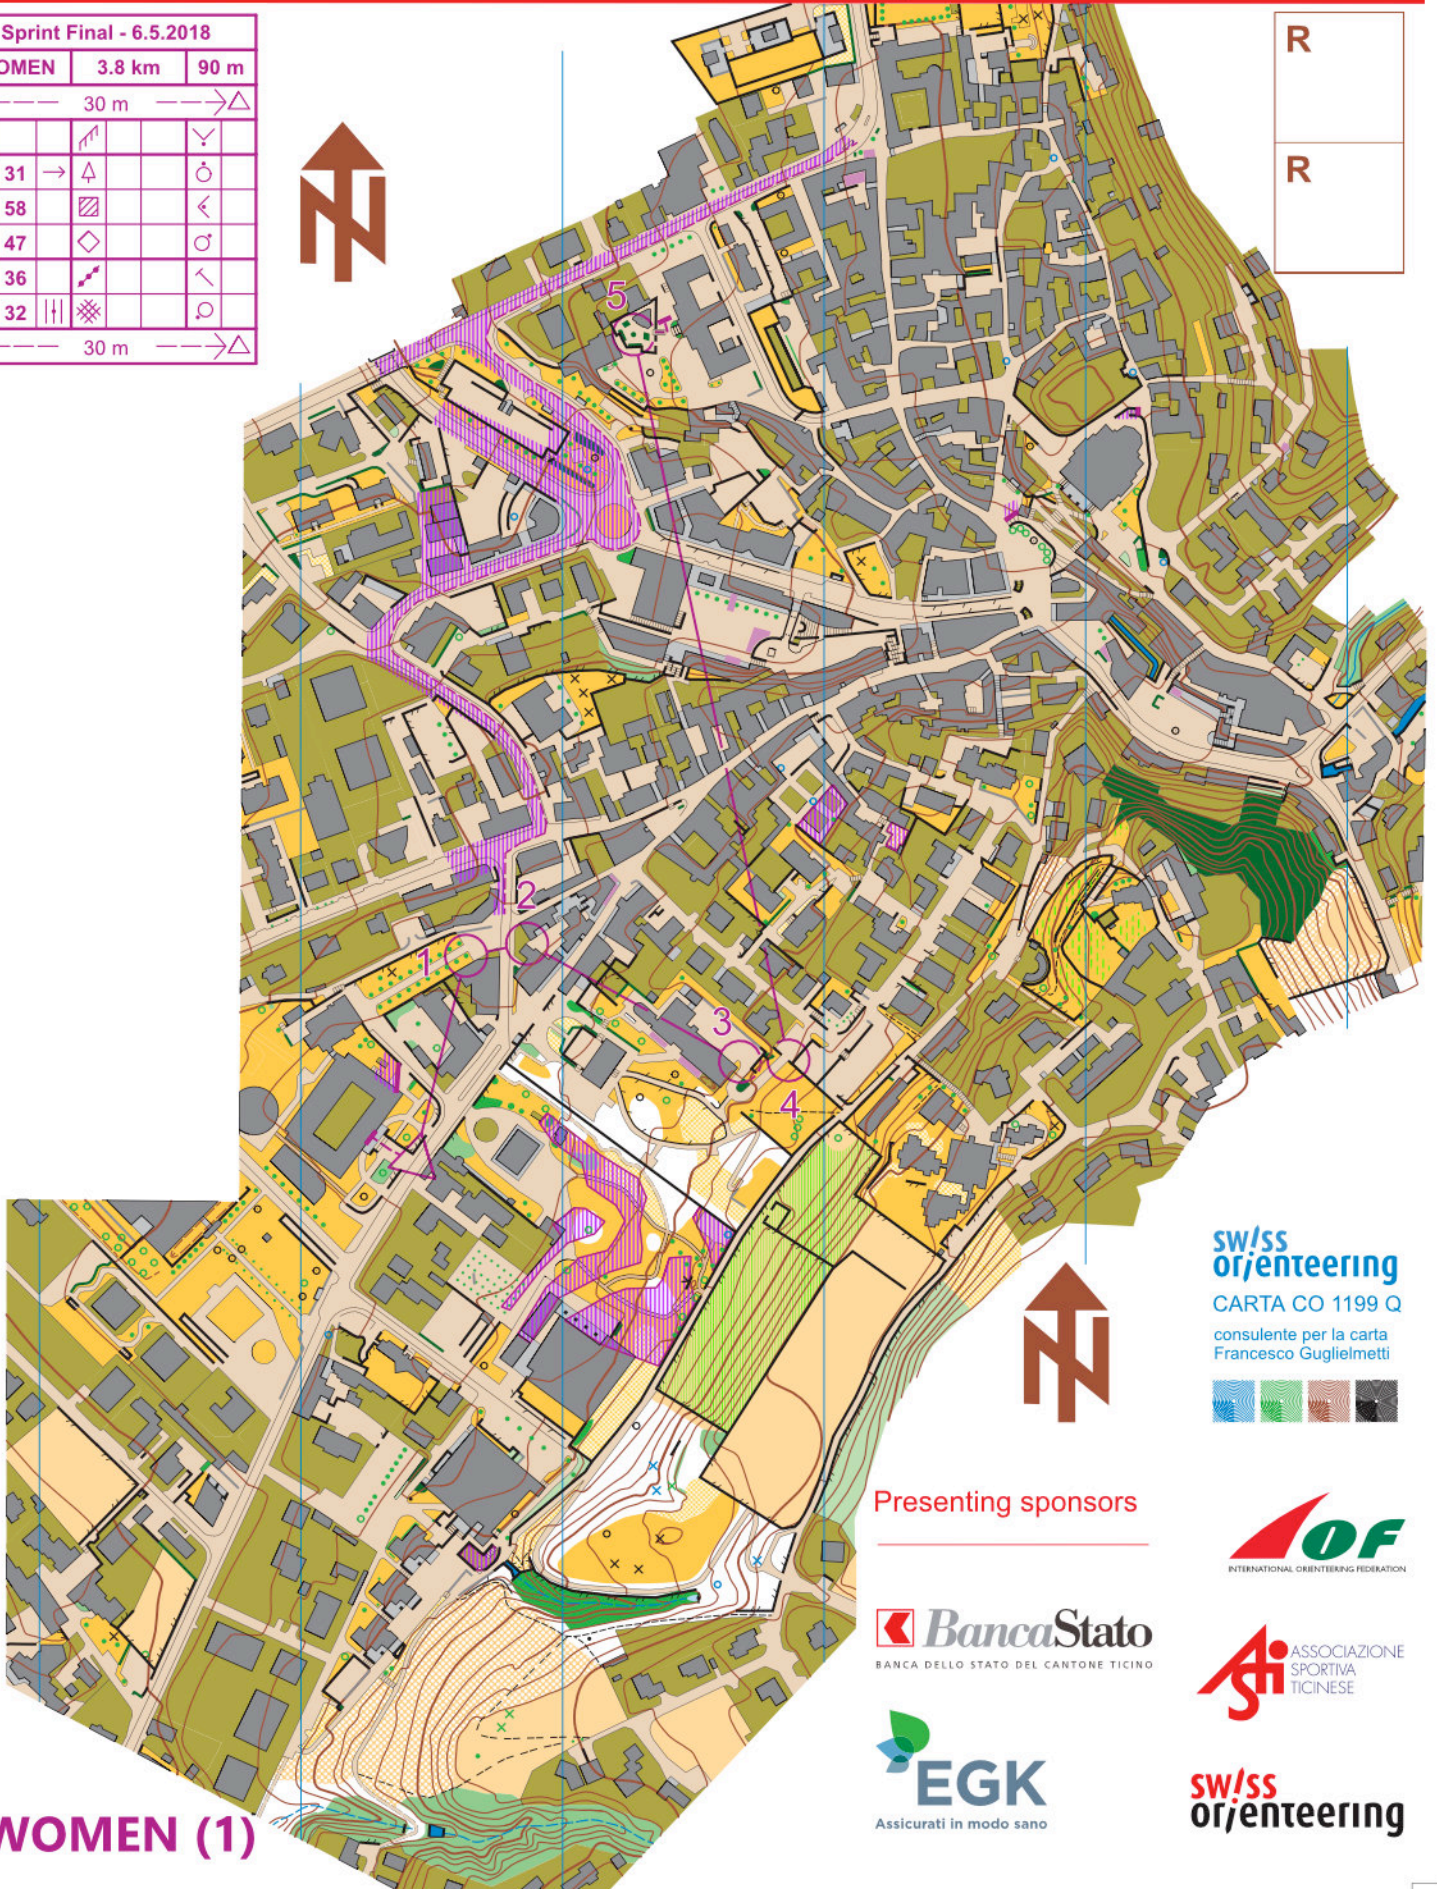

Sprint Final - 6.5.2018				
WOMEN	3.8 km	90 m		
--- 30 m --->△				
▽		↗		▽
1	31	→ △		○
2	58	▨		←
3	47	◇		♂
4	36	↗		↖
5	32		⊗	⊙
○ --- 30 m --->△				

sw/ss
orienteering
 CARTA CO 1199 Q
 consulente per la carta
 Francesco Guglielmetti

Presenting sponsors

WOMEN (1)

Sprint Final - 6.5.2018			
WOMEN	3.8 km	90 m	
--- 60 m --->△			
▽	■	△	△
6 38	Π		>
7 44	▨		F
8 56	△		○
9 42	◇		♂
10 39	▧		
11 43	▩		^
12 35	■		L
13 61	■		<
14 54	▧		v
15 57	▧		^
16 37	▧		>
17 59	▨		>
18 48	△		♂
19 49	▧	×	
20 50	○		
21 60	→	♂	✓
22 40	▧	Π	^
23 70	△		♂

○ --- 160 m --- ○

R
R

sw/ss
orienteering
 CARTA CO 1199 Q
 consulente per la carta
 Francesco Guglielmetti

Presenting sponsors

WOMEN (2)